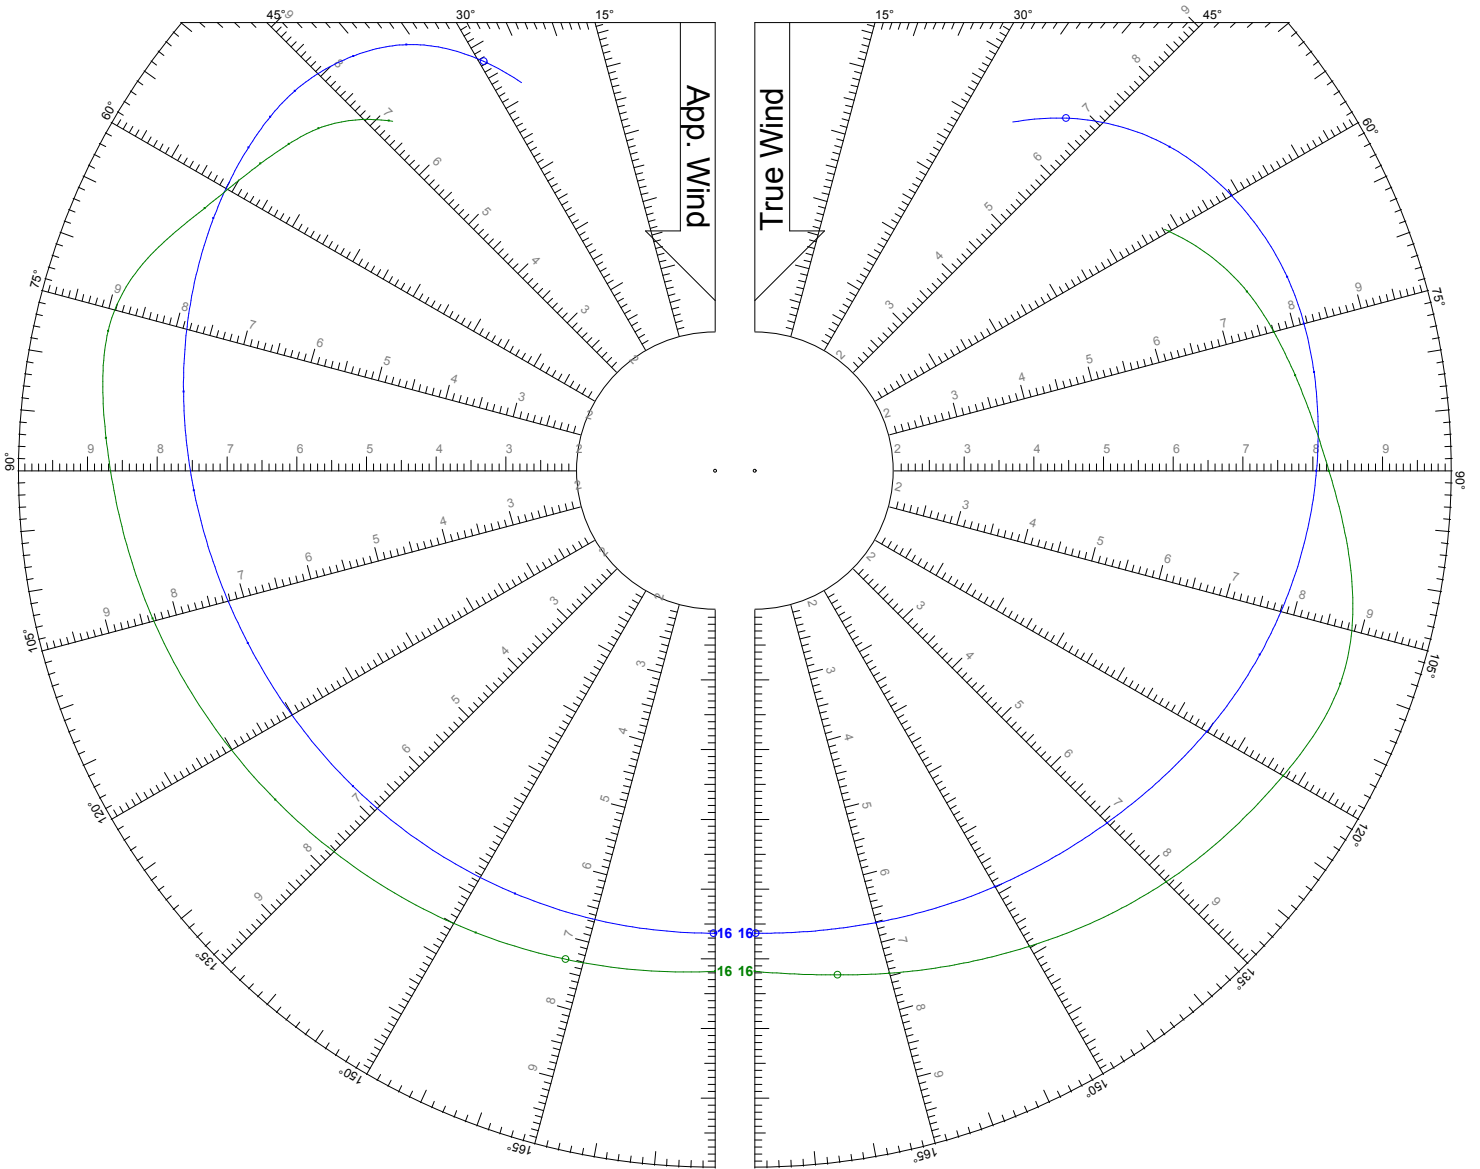

World Leader in Rating Technology

TWS: 16 kts

Jib

Symmetric Spinnaker